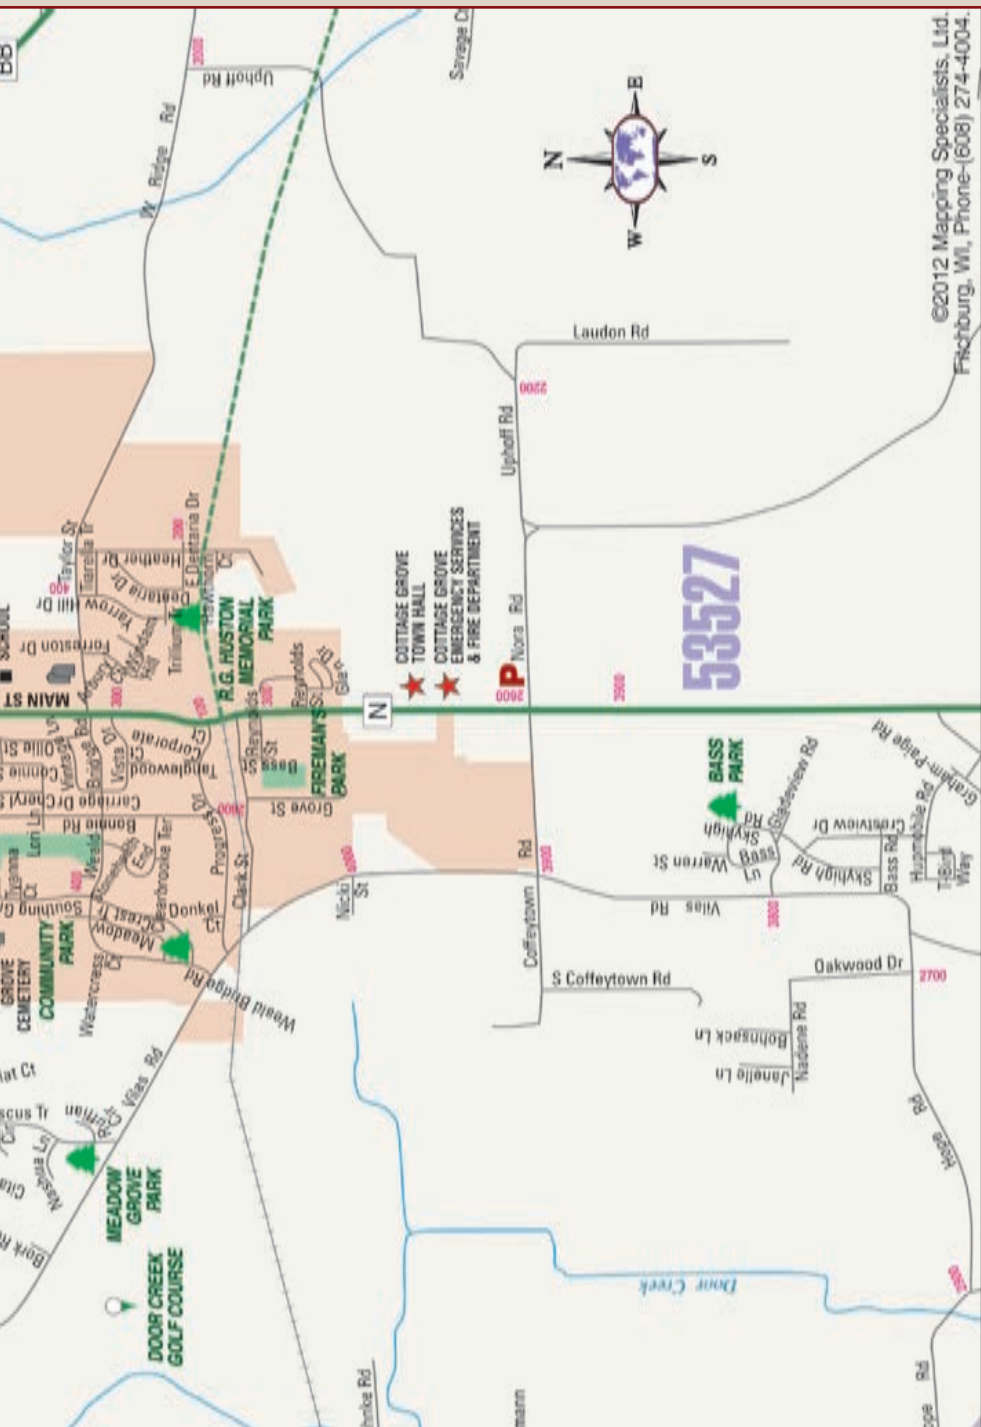

©2012 Mapping Specialists, Ltd.
Fritchburg, WI, Phone: (608) 274-4004.